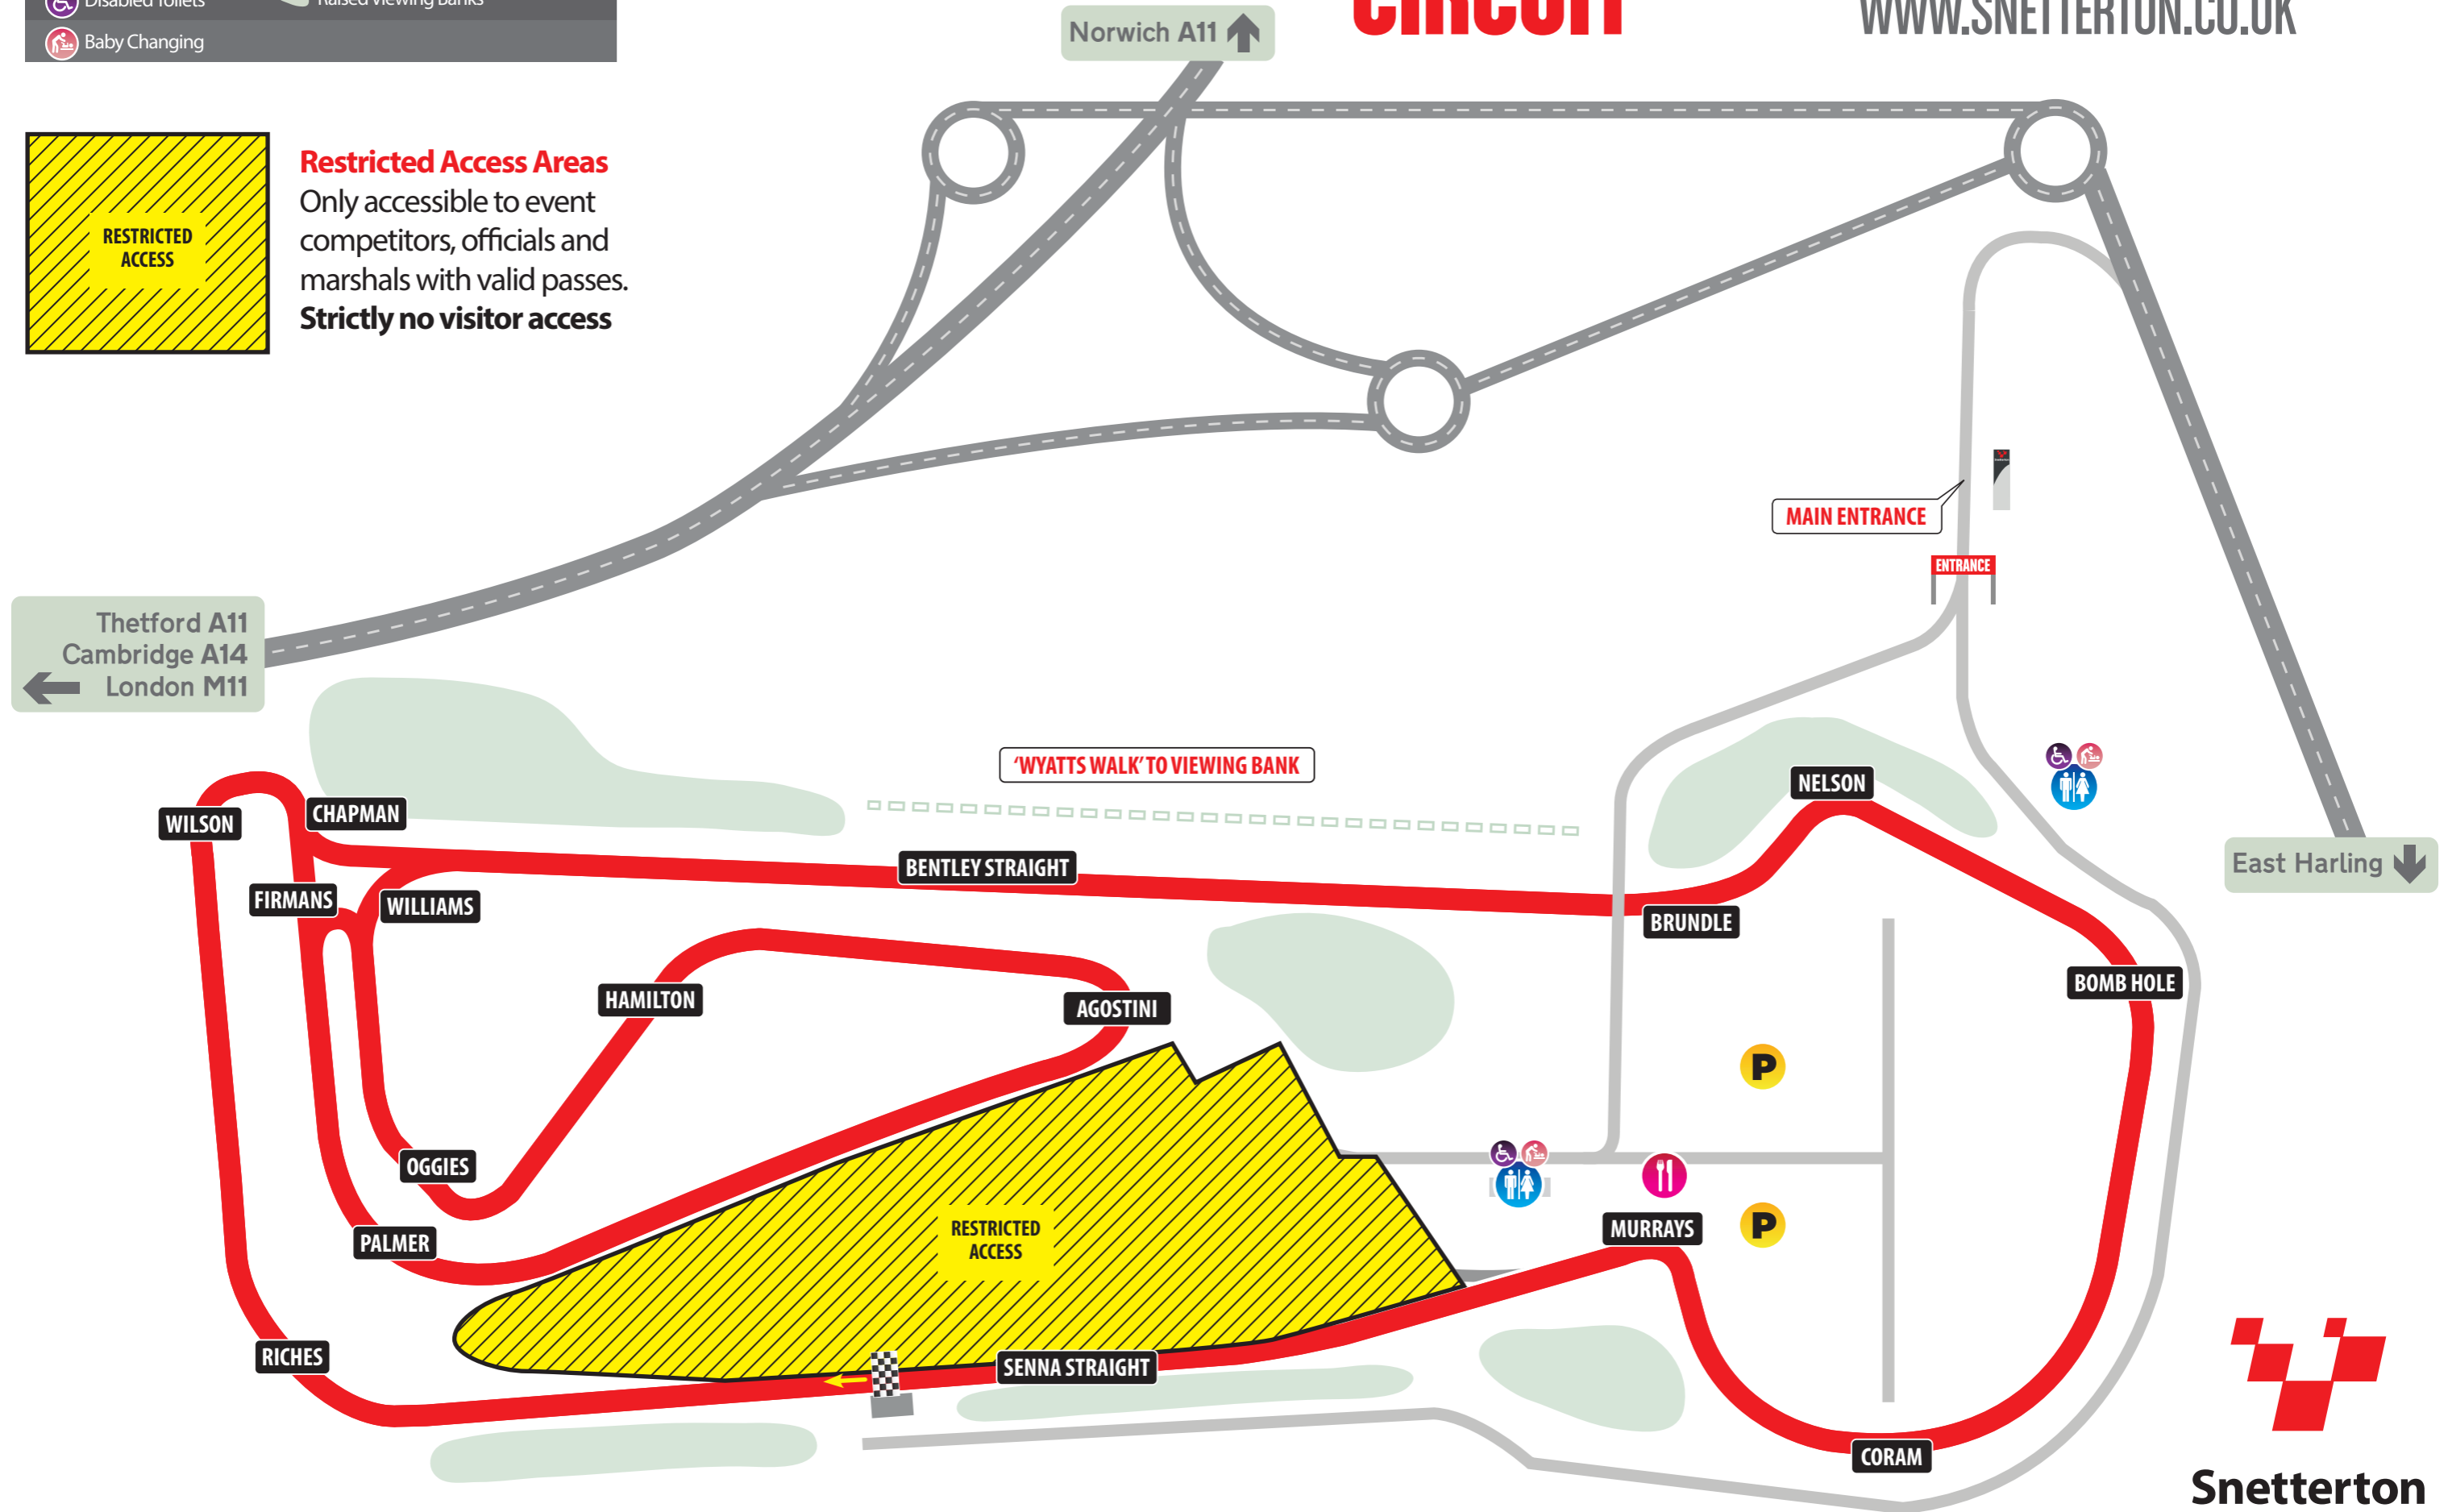

MAP KEY Not all facilities are available at every event

Parking	Refreshments
Toilets	Footpaths
Disabled Toilets	Raised Viewing Banks
Baby Changing	

SNETTERTON CIRCUIT

SNETTERTON CIRCUIT, NORWICH, NORFOLK, NR16 2JU
WWW.SNETTERTON.CO.UK

Restricted Access Areas
 Only accessible to event competitors, officials and marshals with valid passes.
Strictly no visitor access

Snetterton